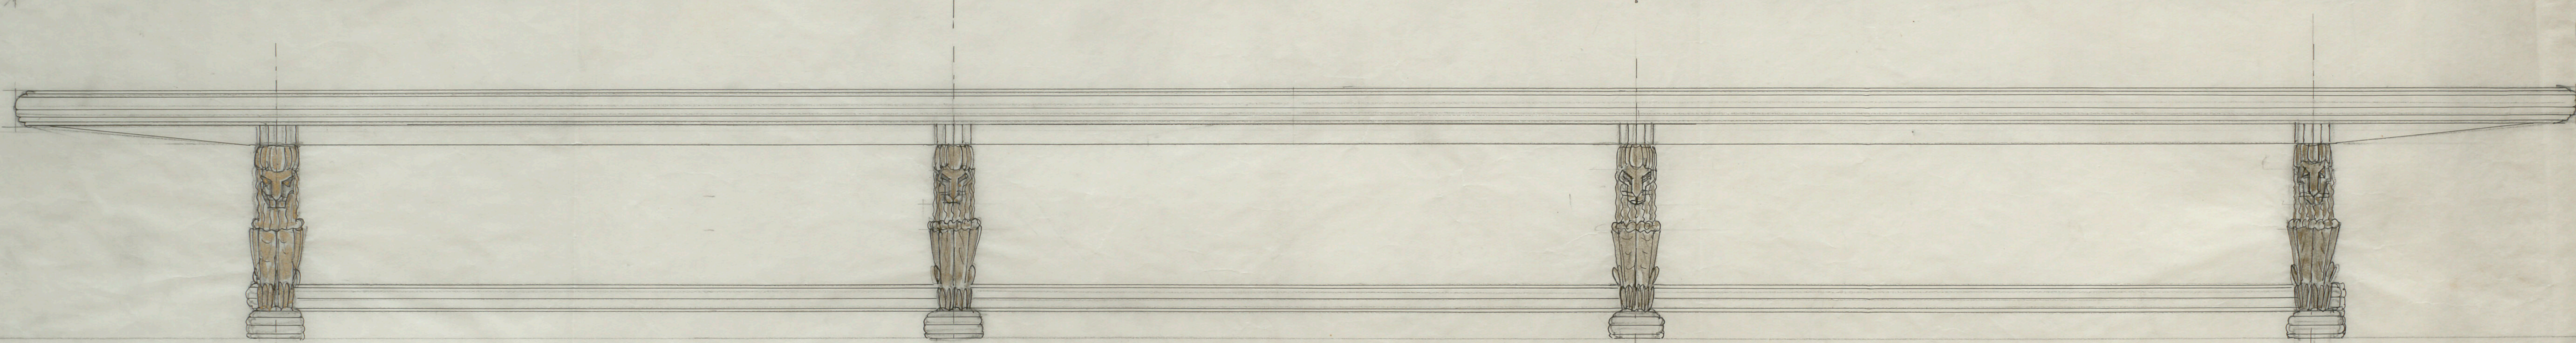

RITNING TILL MÖBLERINGS MV GYLLENE SALEN STADSHUSET.

Handwritten notes and symbols along the top edge of the drawing, including various architectural symbols and letters.

SEKTION.

CAVEL.
2. ST. AF DENNA TYP.

CAVEL.
2. ST. AF DENNA TYP.

LÅNGBORD
1. ST.

2615
FACK: A

NS 195:2841

ARKITEKT ERNST SPOLEN

Regeringsgatan 8. Et. 1257

STOCKHOLM

Jan 22
E.S.

MTR.