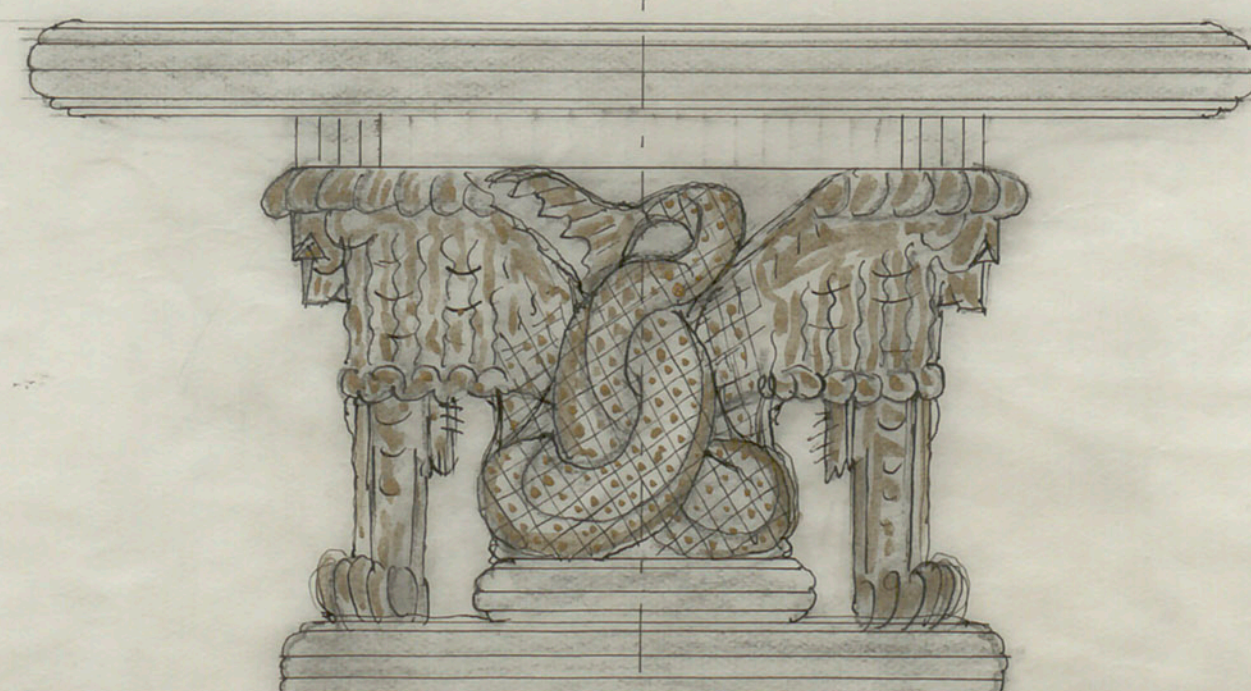

RITNING TILL MÖBLERINGS MV GYLLENE SALEN STADSHUSET.

Handwritten notes and symbols along the top edge of the drawing, including various architectural symbols and letters.

SEKTION.

CAVEL.
2. ST. AF DENNA TYP.

CAVEL.
2. ST. AF DENNA TYP.

LÅNGBORD
1. ST.

2615
FACK: A

NS 195:2841

ARKITEKT ERNST SPOLEN

Regeringsgatan 8. Et. 1257

STOCKHOLM

Jan 22
E.S.