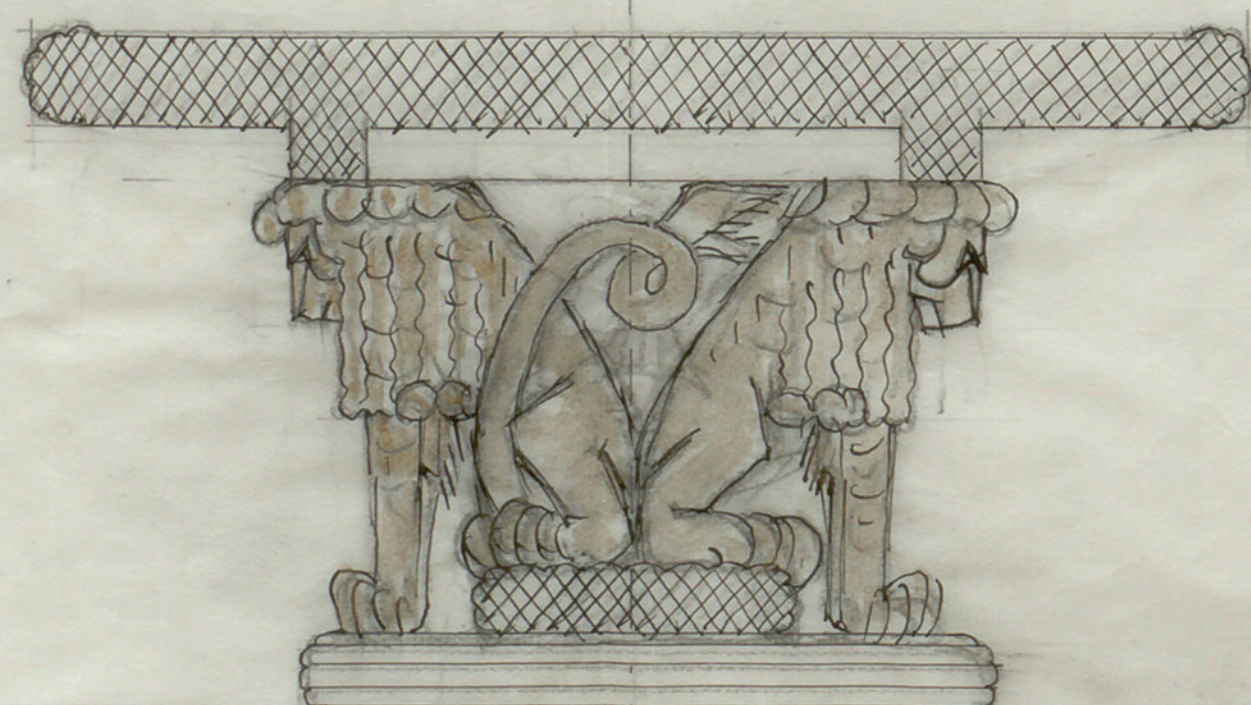

RITNING TILL MÖBLERINGS MV GYLLENE SALEN STADSHUSET.

Handwritten notes and symbols along the top edge of the drawing, including various architectural symbols and letters.

SEKTION.

CAVEL.
2. ST. AF DENNA TYP.

CAVEL.
2. ST. AF DENNA TYP.

LÅNGBORD
1. ST.

2615
FACK: A

NS 195:2841

ARKITEKT ERNST SPOLEN

Regeringsgatan 8. Et. 1257

STOCKHOLM

Jan 22
E.S.