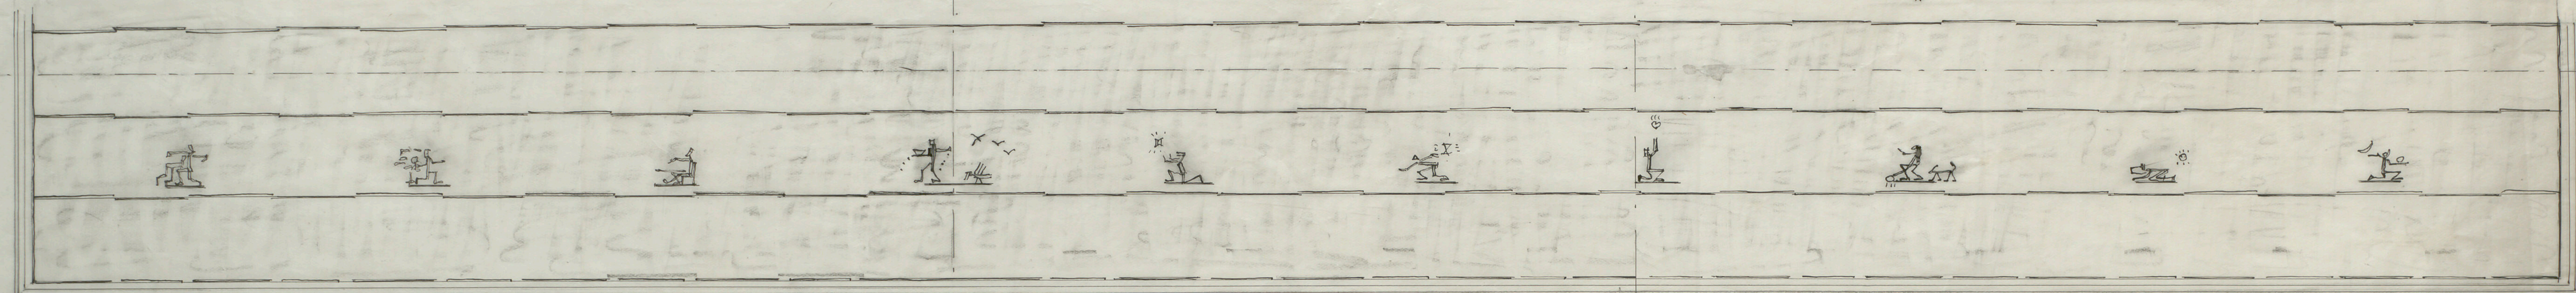

RITNING TILL MÖBLERINGS MV GYLLENE SALEN STADSHUSET.

Handwritten notes and symbols along the top edge of the drawing, including various architectural symbols and letters.

SEKTION.

CAVEL.
2. ST. AF DENNA TYP.

CAVEL.
2. ST. AF DENNA TYP.

LÅNGBORD
1. ST.

2615
FACK: A

NS 195:2841

ARKITEKT ERNST SPOLEN

Regeringsgatan 8. Et. 1257

STOCKHOLM

Jan 22
E.S.